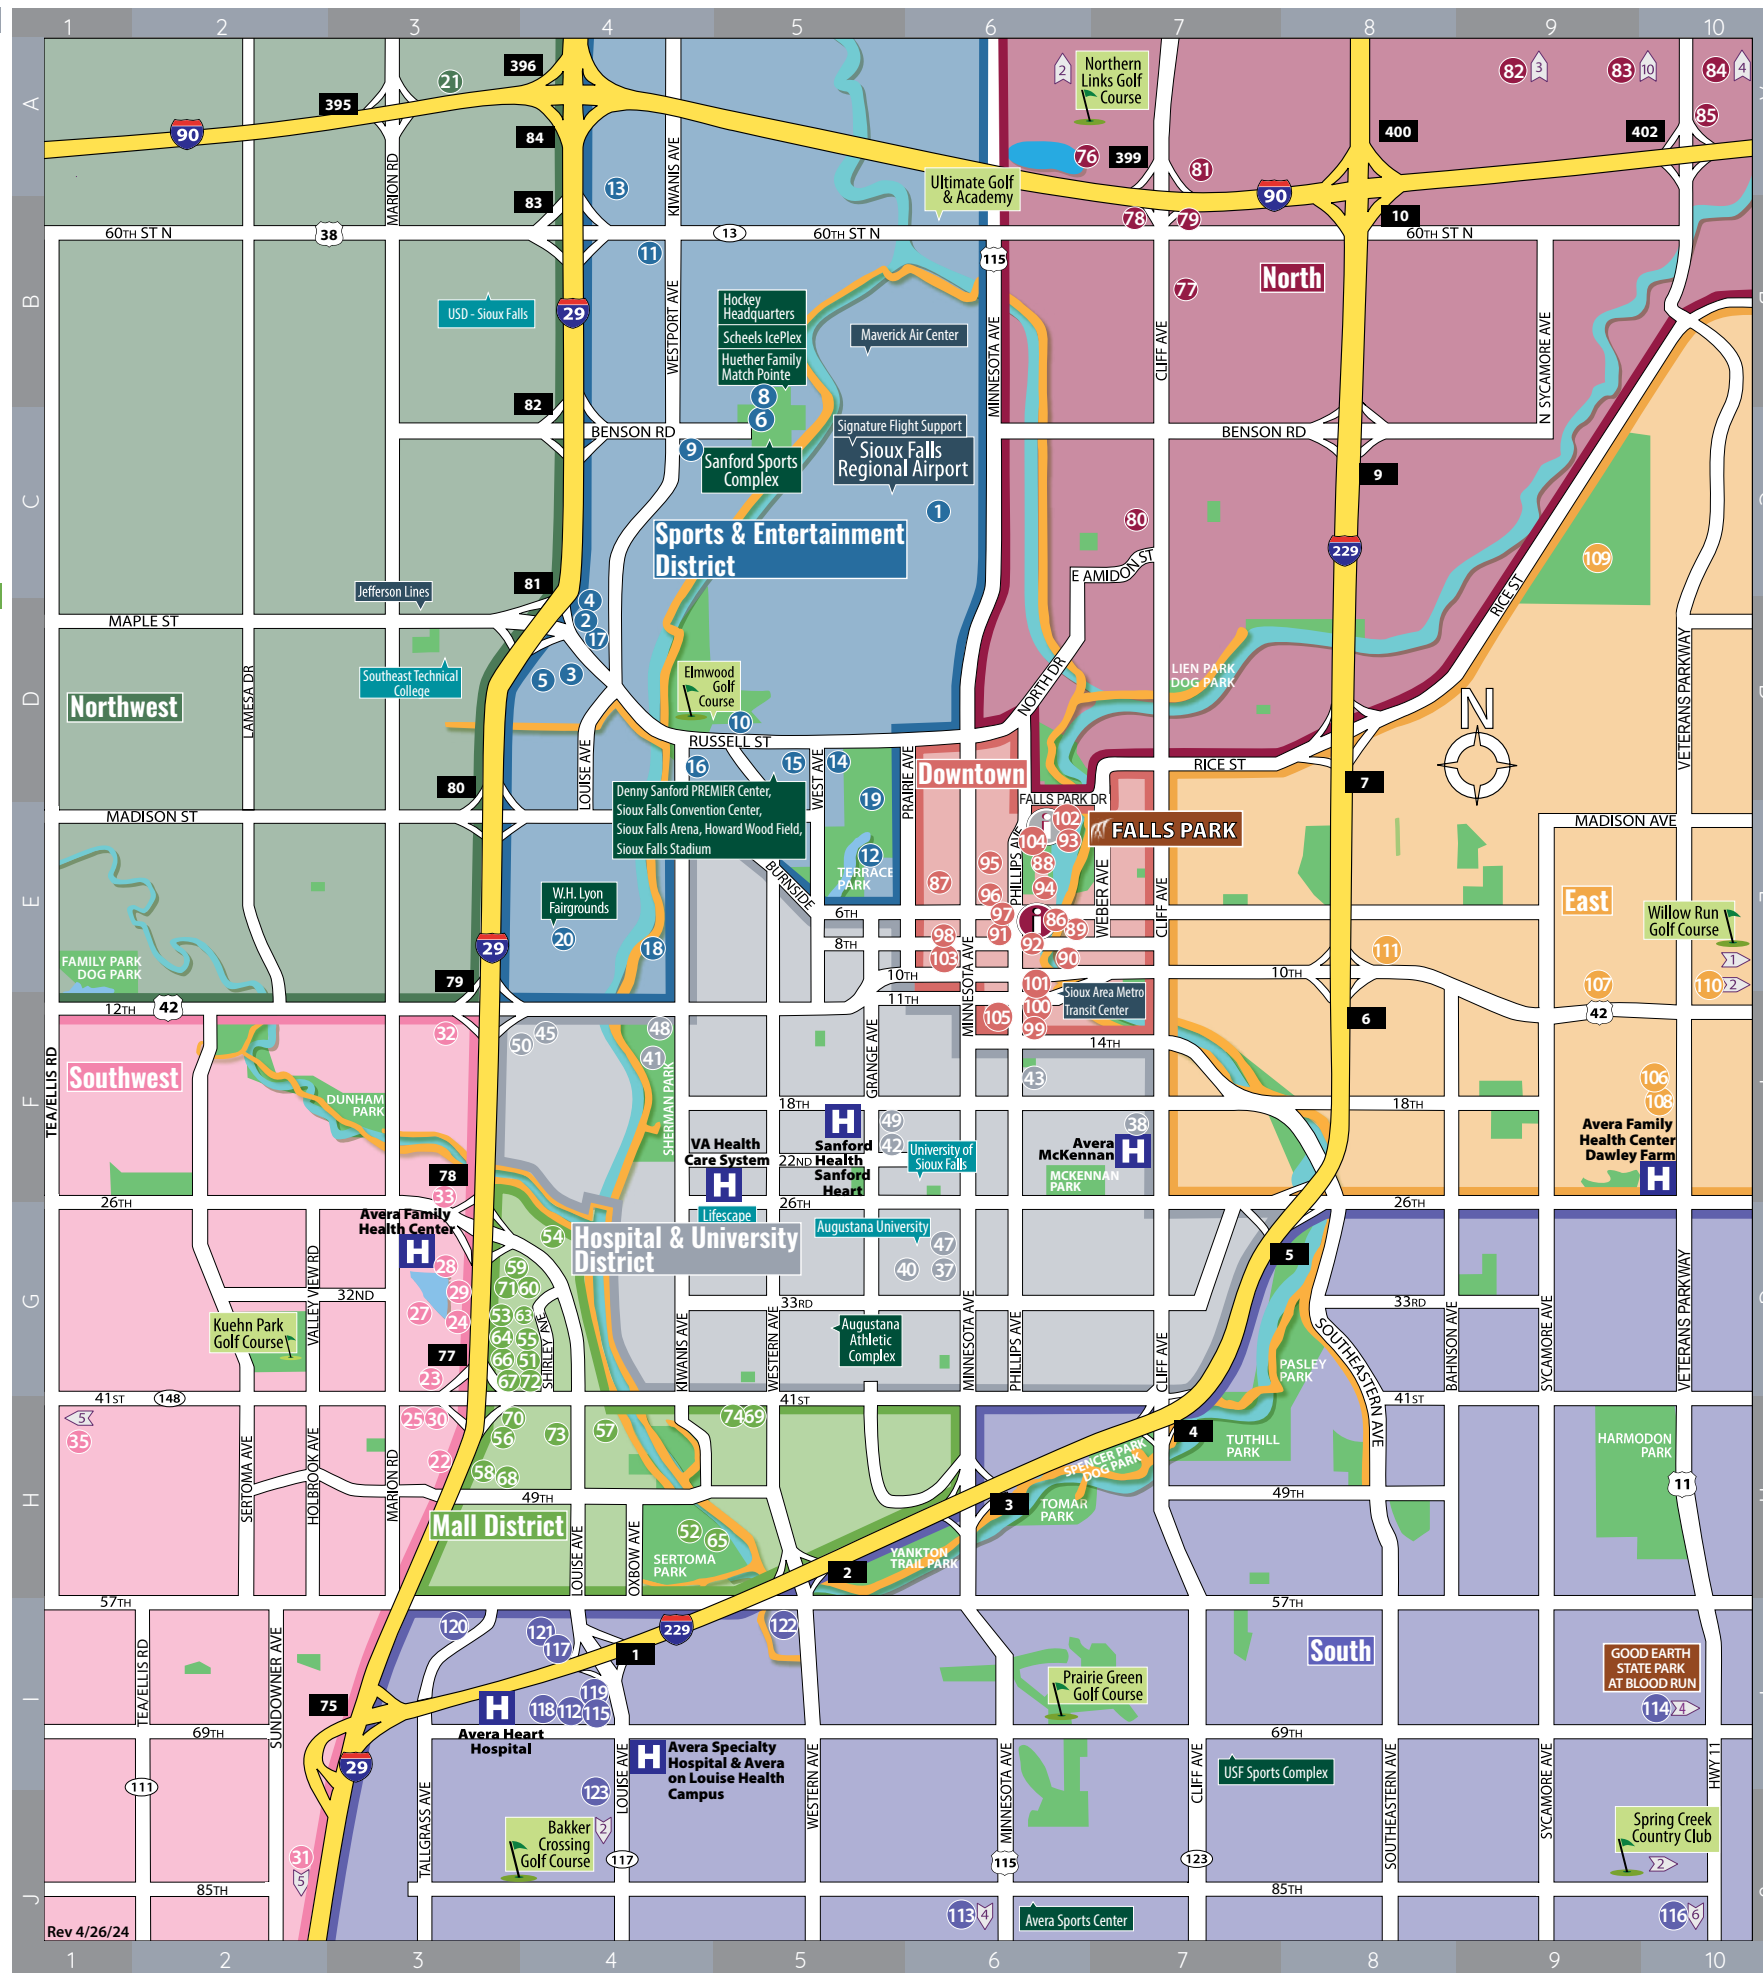

Northwest

- 21 McCrossan Boys Ranch Visitor
  Center & Museum 339-1203.....A3

Southwest

- 22 AmericInn by Wyndam
  Sioux Falls.....H3
  3508 S. Gateway Blvd., 361-3538
- 23 Baymont Inn & Suites.....G3
  3200 S. Meadow Ave., 362-0835
- 24 Dave & Buster's.....G3
  740-2100
- 25 Days Inn Empire.....H3
  3401 S. Gateway Blvd., 361-9240
- 27 Flow and Paddle.....G3
  838-5303
- 28 Hyatt Place.....G3
  4935 W. Lake Shore Blvd., 271-2871
- 29 Lake Lorraine 929-9319.....G3
- 30 La Quinta Inn & Suites.....H3
  4521 W. 41st St., 332-4555
- 31 Red Barn RV Park.....J2
  47005 272nd St., 368-2268
- 32 Tower Campground.....F3
  4609 W. 12th St., 332-1173
- 33 TownePlace Suites
  by Marriott.....F3
  4545 W. Homefield Dr., 361-2626
- 35 Wild Water West Waterpark &
  Flamingo Falls Campground....H1
  361-9313

Hospital & University District

- 37 Center for Western Studies.....G6
  274-4007
- 38 Center Inn.....F7
  900 E. 20th St., 334-9002
- 40 Eide/Dalrymple Gallery.....G5
  274-4609
- 41 Great Plains Zoo
  367-7003.....F4
- 42 HOME2 SUITES by Hilton.....F5
  1120 S. Grange Ave., 332-5461
- 43 Jasper Stone Bed & Breakfast...F6
  804 S. Phillips Ave., 789-6424
- 45 Ramada by Wyndham.....F4
  407 S. Lyons Ave., 330-0000
- 47 Statue of Moses.....G6
- 48 USS SD Battleship Memorial....F4
  367-7141
- 49 Valley Inn.....F5
  1000 S. Grange Ave., 335-3040
- 50 WoodSpring Suites.....F3
  1109 S. Lyons Ave., 274-1001

Mall District

North

- 76 Catfish Bay Water Ski Park.....A6
  339-0911
- 77 Cloud 9 Motel.....B7
  4904 N. Cliff Ave., 338-6090
- 78 Days Inn Airport.....B7
  5001 N. Cliff Ave., 331-5959
- 79 EconoLodge North Airport.....B7
  5100 N. Cliff Ave., 331-4490
- 80 Happy Rest Motel.....C7
  3307 N. Cliff Ave., 332-0505
- 81 KOA Journey Campground.....A7
  1401 E. Robur Dr., 332-9987
- 82 South Dakota Veterans Cemetery
  277-8094.....A9
- 83 USGS EROS Center 594-6511....A9
- 84 Wilde Prairie Winery 582-6471A10
- 85 Yogi Bear Camp Resort.....A10
  26014 S. 478th Ave., 332-2233

Downtown

- 86 Arc of Dreams 367-6000.....E6
- 87 Cathedral of Saint Joseph.....E6
  336-7390
- 88 Canopy by Hilton.....E6
  120 4th Place, 275-4120
- 89 Country Inn & Suites.....E6
  200 E. 8th St., 373-0153
- 90 Hilton Garden Inn Downtown....E6
  201 E. 8th St., 444-4700
- 91 Holiday Inn City Centre.....E6
  100 W. 8th St., 339-2000
- 92 Hotel On Phillips.....E6
  100 N. Phillips Ave., 274-7445
- 93 Falls Park Visitor Information....E6
  367-7430
- 93 Jacobson Plaza Ice Ribbon
  Opening 2025
- 94 Levitt at the Falls 271-1560.....E6
- 95 Museum of Visual Materials.....E6
  271-9500
- 96 Old Courthouse Museum.....E6
  367-4210
- 97 Orpheum Theater Center.....E6
  367-6000
- 98 Pettigrew Home & Museum.....E6
  367-7097
- 99 SculptureWalk 367-6000.....F6
- 100 State Theatre 335-5757.....F6
- 101 Statue of David.....E6
- 102 Stockyards Ag Experience.....E6
  332-1917

- 103 The Historic Victorian Inn.....E6
  117 N. Duluth Ave., 799-1259
- 104 The Steel District.....E6
  323-2820
- 105 Washington Pavilion.....F6
  367-6000 Also home to the SD
  Rock and Roll Hall of Fame, SD
  African American Museum and
  SculptureWalk Visitor Center

East

- 106 Dawley Farm Village.....F10
  323-2820
- 107 Frontier Climbing & Fitness....F9
  305-4500
- 108 GLö Best Western
  at Dawley Farms.....F10
  1211 S. Darryl Pl., 275-4000
- 109 Great Bear Recreation Park....C9
  367-4309
- 110 Mary Jo Wegner Arboretum,
  East Sioux Falls Historic Site..F10
  367-4414
- 111 Super 8 by Wyndham.....E8
  2616 E. 10th St., 338-8881

South

- 112 Comfort Inn & Suites.....I4
  3721 W. Avera Dr., 275-9577
- 113 Country Apple Orchard.....J6
  743-2424
- 114 Good Earth State Park
  at Blood Run 213-1036.....I10
- 115 Hampton Inn & Suites
  Southwest.....I4
  3701 W. Avera Dr., 271-0992
- 116 Heartland Country Corn Maze
  743-5984.....J10
- 117 Hilton Garden Inn
  Sioux Falls South.....I4
  5300 S. Grand Cir., 444-4500
- 118 Holiday Inn Express & Suites
  Southwest.....I4
  3821 W. Avera Dr., 275-4155
- 119 Homewood Suites by Hilton....I4
  3620 W. Avera Dr., 338-8585
- 120 Sky Zone Indoor Trampoline
  Park 553-9910.....I3
- 121 Staybridge Suites Southwest...I4
  4210 W. 59th St., 275-4900
- 122 The Bridges at 57th Street.....I5
  361-8211
- 123 TownePlace Suites South
  by Marriott.....I4
  6400 S. Connie Ave., 274-2480

OFFICIAL MAP OF